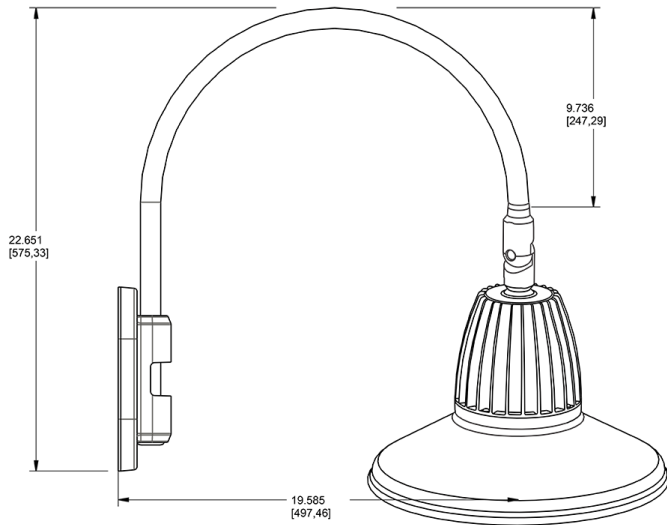

Technical Specifications

Compliance

UL Listed:

Suitable for wet locations. Suitable for mounting within 4ft (1.2m) of the ground.

IESNA LM-79 & lm-80 Testing:

RAB LED luminaires and LED components have been tested by an independent laboratory in accordance with IESNA lm-79 and lm-80

Dimensions

Features

- Adjustable 45° swivel joint
- Superior heat sink
- Die-cast aluminum housing
- 5-Year, No-Compromise Warranty

Ordering Matrix

Family	Wattage	Color Temp	Reflector	Shade	ShadeSize	Finish
GN4LED	26	Y	R	ST		G
	13 = 13W 26 = 26W	Y = 3000K Warm N = 4000K Neutral	Blank = Flood R = Rectangular S = Spot	ST = Straight Shade	11 = 11" Blank = 15"	B = Black W = White A = Bronze S = Silver G = Hunter Green YL = Yellow LB = Light Blue BL = Royal Blue BWN = Brown I = Ivory R = Red