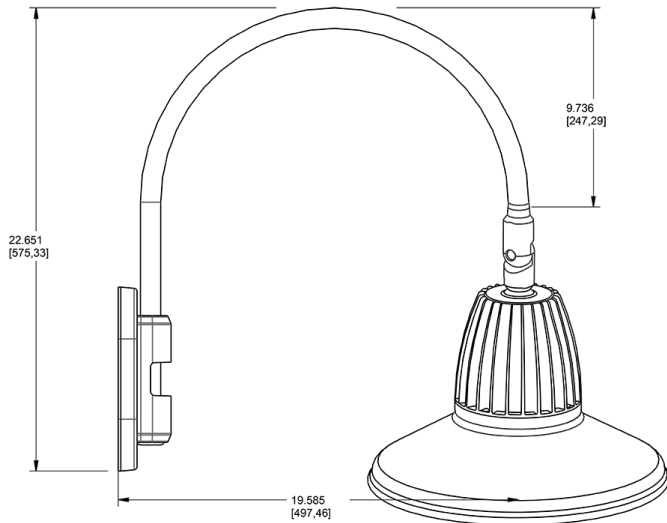

Dimensions

Features

- Adjustable 45° swivel joint
- Superior heat sink
- Die-cast aluminum housing
- 5-Year, No-Compromise Warranty

Ordering Matrix

Family	Wattage	Color Temp	Reflector	Shade	ShadeSize	Finish
GN4LED	26	Y	R	ST		B
	13 = 13W 26 = 26W	Y = 3000K Warm N = 4000K Neutral	Blank = Flood R = Rectangular S = Spot	ST = Straight Shade	11 = 11" Blank = 15"	B = Black W = White A = Bronze S = Silver G = Hunter Green YL = Yellow LB = Light Blue BL = Royal Blue BWN = Brown I = Ivory R = Red