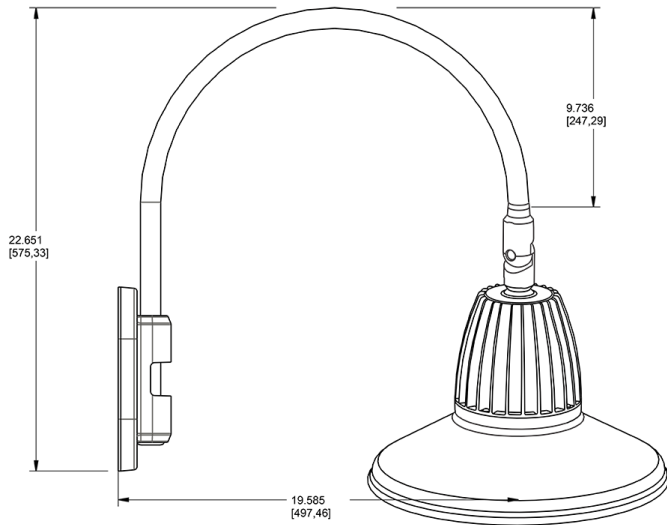

Technical Specifications

Compliance

UL Listed:

Suitable for wet locations. Suitable for mounting within 4ft (1.2m) of the ground.

IESNA LM-79 & lm-80 Testing:

RAB LED luminaires and LED components have been tested by an independent laboratory in accordance with IESNA lm-79 and lm-80

Dimensions

Features

- Adjustable 45° swivel joint
- Superior heat sink
- Die-cast aluminum housing
- 5-Year, No-Compromise Warranty

Ordering Matrix

Family	Wattage	Color Temp	Reflector	Shade	ShadeSize	Finish
GN4LED	26	Y	R	ST		A
	13 = 13W 26 = 26W	Y = 3000K Warm N = 4000K Neutral	Blank = Flood R = Rectangular S = Spot	ST = Straight Shade	11 = 11" Blank = 15"	B = Black W = White A = Bronze S = Silver G = Hunter Green YL = Yellow LB = Light Blue BL = Royal Blue BWN = Brown I = Ivory R = Red