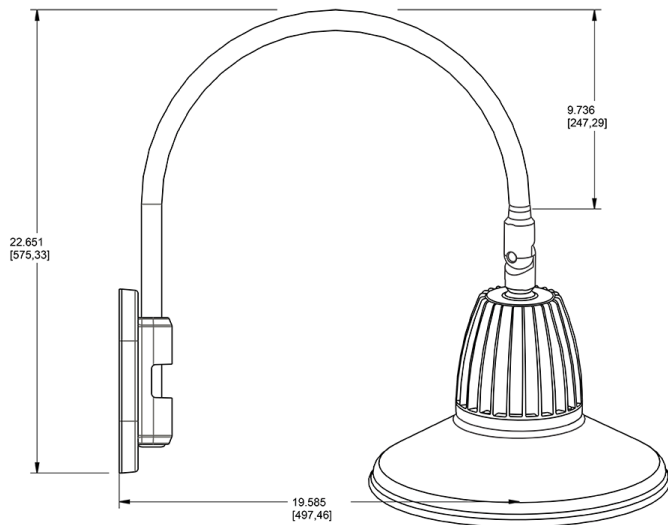

Technical Specifications

Compliance

UL Listed:

Suitable for wet locations. Suitable for mounting within 4ft (1.2m) of the ground.

IESNA LM-79 & lm-80 Testing:

RAB LED luminaires and LED components have been tested by an independent laboratory in accordance with IESNA lm-79 and lm-80

Dimensions

Features

- Adjustable 45° swivel joint
- Superior heat sink
- Die-cast aluminum housing
- 5-Year, No-Compromise Warranty

Ordering Matrix

Family	Wattage	Color Temp	Reflector	Shade	ShadeSize	Finish
GN4LED	26	Y	R	ST	11	S
	13 = 13W 26 = 26W	Y = 3000K Warm N = 4000K Neutral	Blank = Flood R = Rectangular S = Spot	ST = Straight Shade	11 = 11" Blank = 15"	B = Black W = White A = Bronze S = Silver G = Hunter Green YL = Yellow LB = Light Blue BL = Royal Blue BWN = Brown I = Ivory R = Red