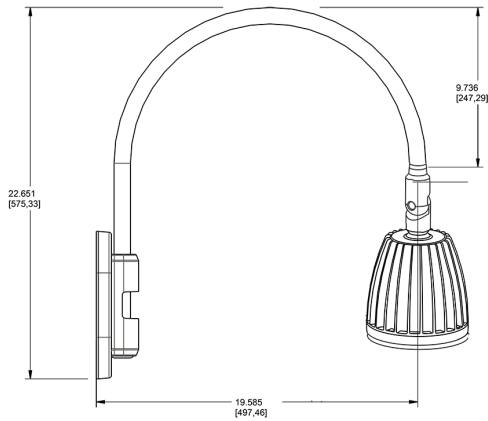

Technical Specifications

Compliance

UL Listed:

Suitable for wet locations. Suitable for mounting within 4ft (1.2m) of the ground.

IESNA LM-79 & lm-80 Testing:

RAB LED luminaires and LED components have been tested by an independent laboratory in accordance with IESNA lm-79 and lm-80

Dimensions

Features

- Adjustable 45° swivel joint
- Superior heat sink
- Die-cast aluminum housing
- 5-Year, No-Compromise Warranty

Ordering Matrix

Family	Wattage	Color Temp	Reflector	Shade	ShadeSize	Finish
GN4LED	26	Y				G
	13 = 13W 26 = 26W	Y = 3000K Warm N = 4000K Neutral	Blank = Flood R = Rectangular S = Spot	Blank = No Shade	Blank = No Shade Size	B = Black W = White A = Bronze S = Silver G = Hunter Green YL = Yellow LB = Light Blue BL = Royal Blue BWN = Brown I = Ivory R = Red