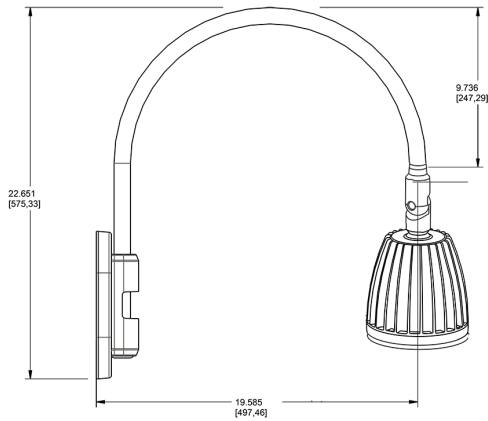

Technical Specifications

Compliance

UL Listed:

Suitable for wet locations. Suitable for mounting within 4ft (1.2m) of the ground.

IESNA LM-79 & lm-80 Testing:

RAB LED luminaires and LED components have been tested by an independent laboratory in accordance with IESNA lm-79 and lm-80

Dimensions

Features

- Adjustable 45° swivel joint
- Superior heat sink
- Die-cast aluminum housing
- 5-Year, No-Compromise Warranty

Ordering Matrix

Family	Wattage	Color Temp	Reflector	Shade	ShadeSize	Finish
GN4LED	26	Y	R			BL
	13 = 13W 26 = 26W	Y = 3000K Warm N = 4000K Neutral	Blank = Flood R = Rectangular S = Spot	Blank = No Shade	Blank = No Shade Size	B = Black W = White A = Bronze S = Silver G = Hunter Green YL = Yellow LB = Light Blue BL = Royal Blue BWN = Brown I = Ivory R = Red