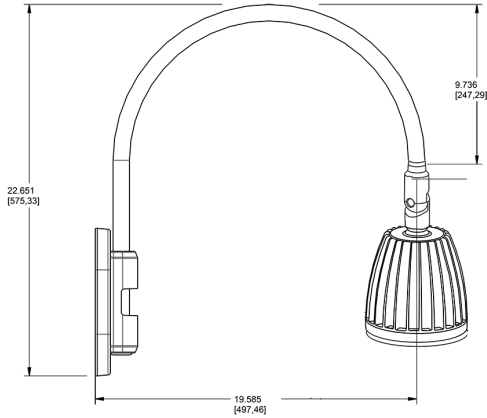

Dimensions

Features

- Adjustable 45° swivel joint
- Superior heat sink
- Die-cast aluminum housing
- 5-Year, No-Compromise Warranty

Ordering Matrix

Family	Wattage	Color Temp	Reflector	Shade	ShadeSize	Finish
GN4LED	26	Y	R			B
	13 = 13W 26 = 26W	Y = 3000K Warm N = 4000K Neutral	Blank = Flood R = Rectangular S = Spot	Blank = No Shade	Blank = No Shade Size	B = Black W = White A = Bronze S = Silver G = Hunter Green YL = Yellow LB = Light Blue BL = Royal Blue BWN = Brown I = Ivory R = Red