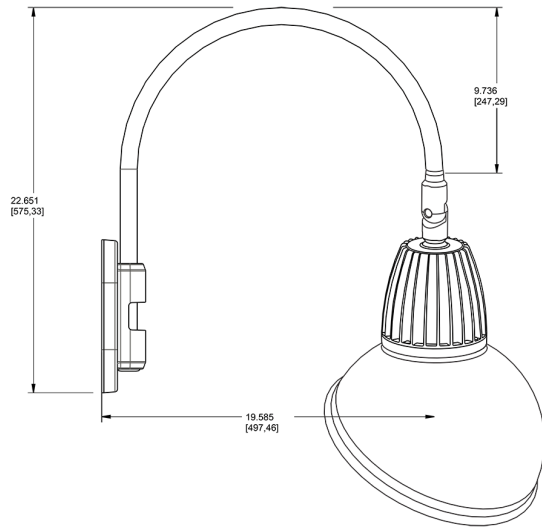

Dimensions

Features

- Adjustable 45° swivel joint
- Superior heat sink
- Die-cast aluminum housing
- 5-Year, No-Compromise Warranty

Ordering Matrix

Family	Wattage	Color Temp	Reflector	Shade	ShadeSize	Finish
GN4LED	26	Y	R	AD		W
	13 = 13W 26 = 26W	Y = 3000K Warm N = 4000K Neutral	Blank = Flood R = Rectangular S = Spot	AD = Angled Dome	11 = 11" Blank = 15"	S = Silver G = Hunter Green YL = Yellow LB = Light Blue BL = Royal Blue BWN = Brown I = Ivory R = Red B = Black W = White A = Bronze