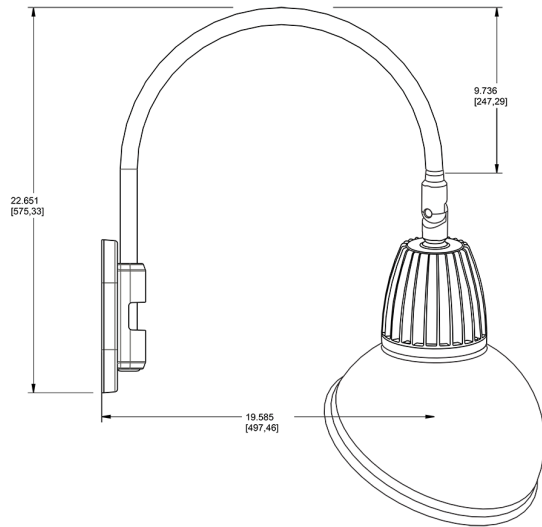

Dimensions

Features

- Adjustable 45° swivel joint
- Superior heat sink
- Die-cast aluminum housing
- 5-Year, No-Compromise Warranty

Ordering Matrix

Family	Wattage	Color Temp	Reflector	Shade	ShadeSize	Finish
GN4LED	26	Y	R	AD		S
	13 = 13W 26 = 26W	Y = 3000K Warm N = 4000K Neutral	Blank = Flood R = Rectangular S = Spot	AD = Angled Dome	11 = 11" Blank = 15"	S = Silver G = Hunter Green YL = Yellow LB = Light Blue BL = Royal Blue BWN = Brown I = Ivory R = Red B = Black W = White A = Bronze