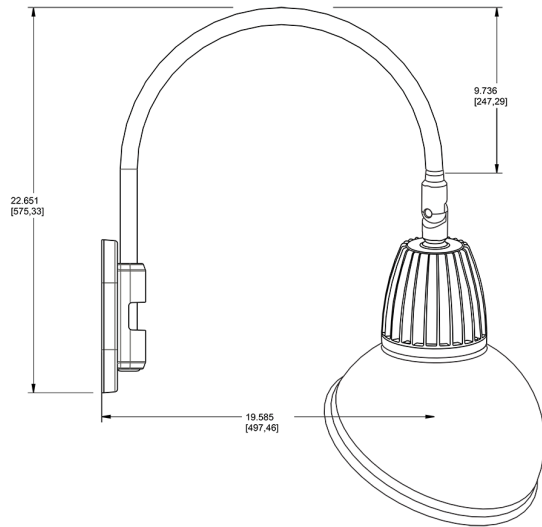

Dimensions

Features

- Adjustable 45° swivel joint
- Superior heat sink
- Die-cast aluminum housing
- 5-Year, No-Compromise Warranty

Ordering Matrix

Family	Wattage	Color Temp	Reflector	Shade	ShadeSize	Finish
GN4LED	26	Y	R	AD		I
	13 = 13W 26 = 26W	Y = 3000K Warm N = 4000K Neutral	Blank = Flood R = Rectangular S = Spot	AD = Angled Dome	11 = 11" Blank = 15"	S = Silver G = Hunter Green YL = Yellow LB = Light Blue BL = Royal Blue BWN = Brown I = Ivory R = Red B = Black W = White A = Bronze