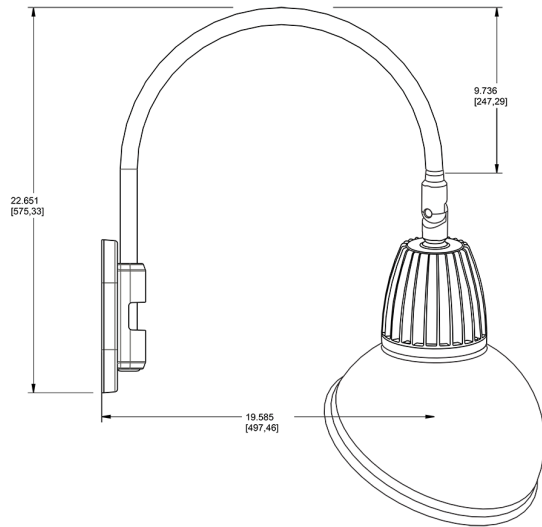

Dimensions

Features

- Adjustable 45° swivel joint
- Superior heat sink
- Die-cast aluminum housing
- 5-Year, No-Compromise Warranty

Ordering Matrix

Family	Wattage	Color Temp	Reflector	Shade	ShadeSize	Finish
GN4LED	26	Y	R	AD	11	BWN
	13 = 13W 26 = 26W	Y = 3000K Warm N = 4000K Neutral	Blank = Flood R = Rectangular S = Spot	AD = Angled Dome	11 = 11" Blank = 15"	S = Silver G = Hunter Green YL = Yellow LB = Light Blue BL = Royal Blue BWN = Brown I = Ivory R = Red B = Black W = White A = Bronze