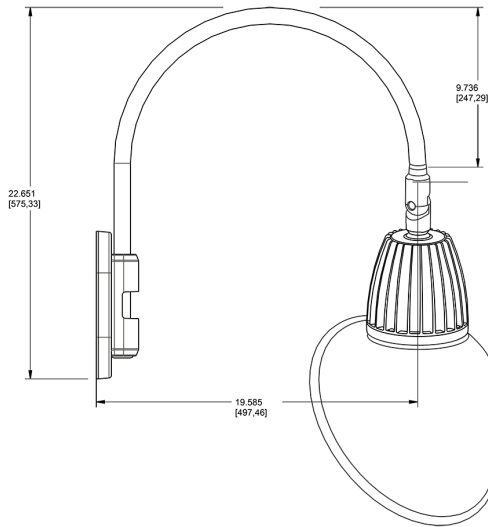

Dimensions

Features

- Adjustable 45° swivel joint
- Superior heat sink
- Die-cast aluminum housing
- 5-Year, No-Compromise Warranty

Ordering Matrix

Family	Wattage	Color Temp	Reflector	Shade	ShadeSize	Finish
GN4LED	26	Y	R	AC		YL
	13 = 13W 26 = 26W	Y = 3000K Warm N = 4000K Neutral	Blank = Flood R = Rectangular S = Spot	AC = Angled Cone	11 = 11" Blank = 15"	B = Black W = White A = Bronze S = Silver G = Hunter Green YL = Yellow LB = Light Blue BL = Royal Blue BWN = Brown I = Ivory R = Red