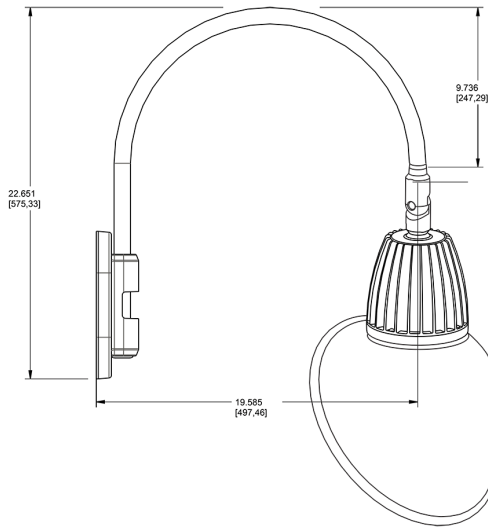

Dimensions

Features

- Adjustable 45° swivel joint
- Superior heat sink
- Die-cast aluminum housing
- 5-Year, No-Compromise Warranty

Ordering Matrix

Family	Wattage	Color Temp	Reflector	Shade	ShadeSize	Finish
GN4LED	26	Y	R	AC		A
	13 = 13W 26 = 26W	Y = 3000K Warm N = 4000K Neutral	Blank = Flood R = Rectangular S = Spot	AC = Angled Cone	11 = 11" Blank = 15"	B = Black W = White A = Bronze S = Silver G = Hunter Green YL = Yellow LB = Light Blue BL = Royal Blue BWN = Brown I = Ivory R = Red