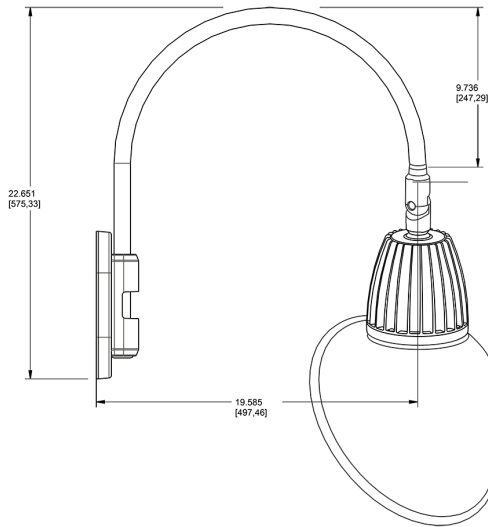

Dimensions

Features

- Adjustable 45° swivel joint
- Superior heat sink
- Die-cast aluminum housing
- 5-Year, No-Compromise Warranty

Ordering Matrix

Family	Wattage	Color Temp	Reflector	Shade	ShadeSize	Finish
GN4LED	26	Y	R	AC	11	W
	13 = 13W 26 = 26W	Y = 3000K Warm N = 4000K Neutral	Blank = Flood R = Rectangular S = Spot	AC = Angled Cone	11 = 11" Blank = 15"	B = Black W = White A = Bronze S = Silver G = Hunter Green YL = Yellow LB = Light Blue BL = Royal Blue BWN = Brown I = Ivory R = Red