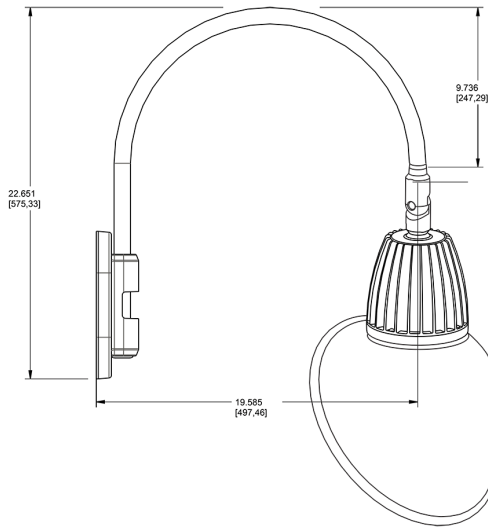

Dimensions

Features

- Adjustable 45° swivel joint
- Superior heat sink
- Die-cast aluminum housing
- 5-Year, No-Compromise Warranty

Ordering Matrix

Family	Wattage	Color Temp	Reflector	Shade	ShadeSize	Finish
GN4LED	26	Y	R	AC	11	R
	13 = 13W 26 = 26W	Y = 3000K Warm N = 4000K Neutral	Blank = Flood R = Rectangular S = Spot	AC = Angled Cone	11 = 11" Blank = 15"	B = Black W = White A = Bronze S = Silver G = Hunter Green YL = Yellow LB = Light Blue BL = Royal Blue BWN = Brown I = Ivory R = Red