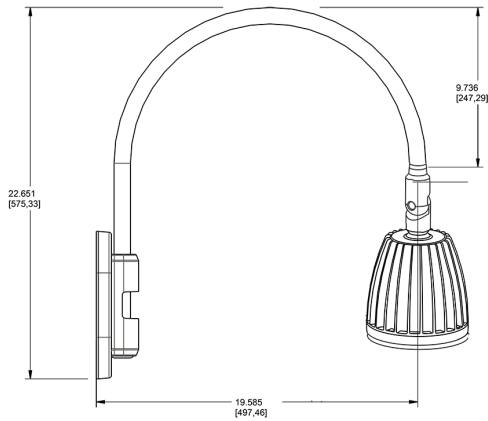

Dimensions

Features

- Adjustable 45° swivel joint
- Superior heat sink
- Die-cast aluminum housing
- 5-Year, No-Compromise Warranty

Ordering Matrix

Family	Wattage	Color Temp	Reflector	Shade	ShadeSize	Finish
GN4LED	26	Y				I
	13 = 13W 26 = 26W	Y = 3000K Warm N = 4000K Neutral	Blank = Flood R = Rectangular S = Spot	Blank = No Shade	Blank = No Shade Size	B = Black W = White A = Bronze S = Silver G = Hunter Green YL = Yellow LB = Light Blue BL = Royal Blue BWN = Brown I = Ivory R = Red