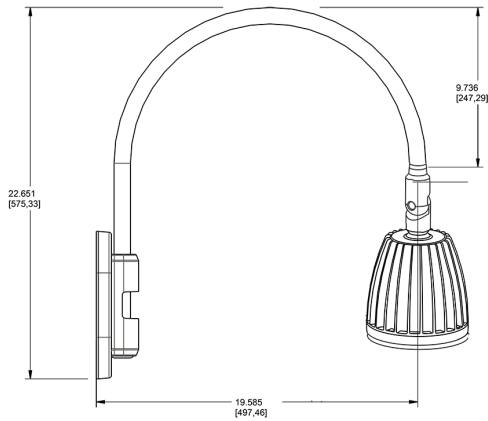

Technical Specifications

Compliance

UL Listed:

Suitable for wet locations. Suitable for mounting within 4ft (1.2m) of the ground.

IESNA LM-79 & lm-80 Testing:

RAB LED luminaires and LED components have been tested by an independent laboratory in accordance with IESNA lm-79 and lm-80

Dimensions

Features

- Adjustable 45° swivel joint
- Superior heat sink
- Die-cast aluminum housing
- 5-Year, No-Compromise Warranty

Ordering Matrix

Family	Wattage	Color Temp	Reflector	Shade	ShadeSize	Finish
GN4LED	26	Y				BWN
	13 = 13W 26 = 26W	Y = 3000K Warm N = 4000K Neutral	Blank = Flood R = Rectangular S = Spot	Blank = No Shade	Blank = No Shade Size	B = Black W = White A = Bronze S = Silver G = Hunter Green YL = Yellow LB = Light Blue BL = Royal Blue BWN = Brown I = Ivory R = Red