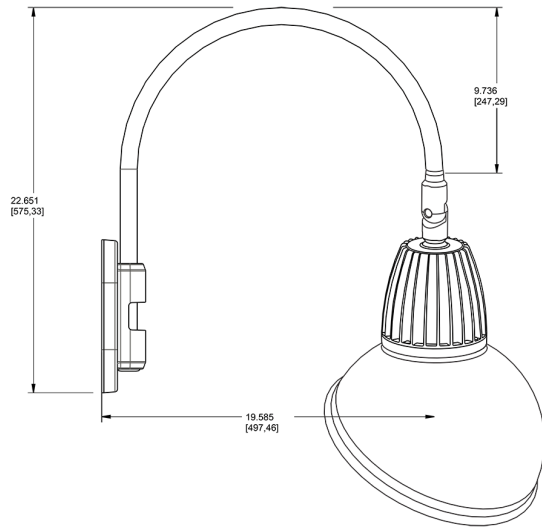

Dimensions

Features

- Adjustable 45° swivel joint
- Superior heat sink
- Die-cast aluminum housing
- 5-Year, No-Compromise Warranty

Ordering Matrix

Family	Wattage	Color Temp	Reflector	Shade	ShadeSize	Finish
GN4LED	26	Y		AD		R
	13 = 13W 26 = 26W	Y = 3000K Warm N = 4000K Neutral	Blank = Flood R = Rectangular S = Spot	AD = Angled Dome	11 = 11" Blank = 15"	S = Silver G = Hunter Green YL = Yellow LB = Light Blue BL = Royal Blue BWN = Brown I = Ivory R = Red B = Black W = White A = Bronze