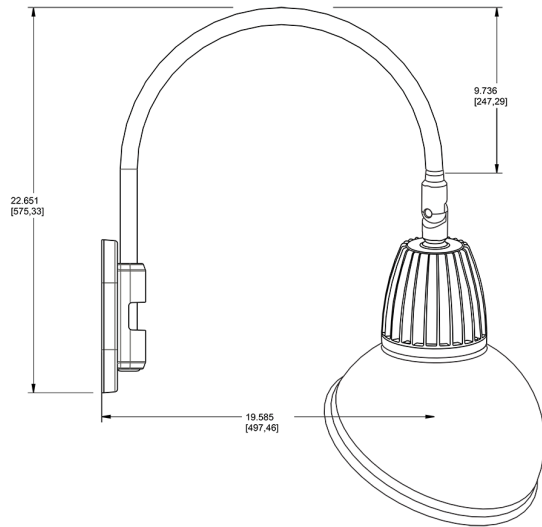

Dimensions

Features

- Adjustable 45° swivel joint
- Superior heat sink
- Die-cast aluminum housing
- 5-Year, No-Compromise Warranty

Ordering Matrix

Family	Wattage	Color Temp	Reflector	Shade	ShadeSize	Finish
GN4LED	26	Y		AD		BWN
	13 = 13W 26 = 26W	Y = 3000K Warm N = 4000K Neutral	Blank = Flood R = Rectangular S = Spot	AD = Angled Dome	11 = 11" Blank = 15"	S = Silver G = Hunter Green YL = Yellow LB = Light Blue BL = Royal Blue BWN = Brown I = Ivory R = Red B = Black W = White A = Bronze