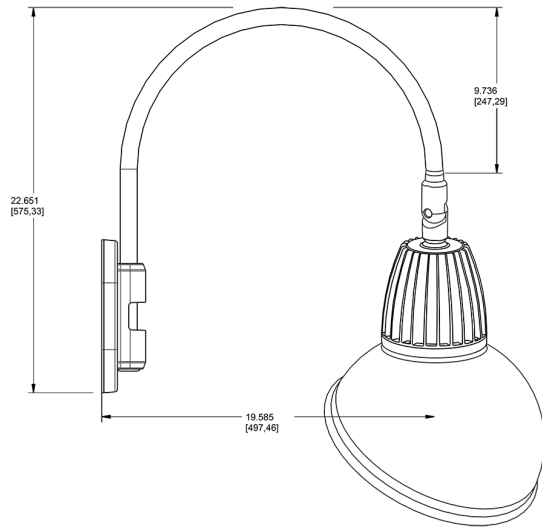

Dimensions

Features

- Adjustable 45° swivel joint
- Superior heat sink
- Die-cast aluminum housing
- 5-Year, No-Compromise Warranty

Ordering Matrix

Family	Wattage	Color Temp	Reflector	Shade	ShadeSize	Finish
GN4LED	26	Y		AD	11	BWN
	13 = 13W 26 = 26W	Y = 3000K Warm N = 4000K Neutral	Blank = Flood R = Rectangular S = Spot	AD = Angled Dome	11 = 11" Blank = 15"	S = Silver G = Hunter Green YL = Yellow LB = Light Blue BL = Royal Blue BWN = Brown I = Ivory R = Red B = Black W = White A = Bronze