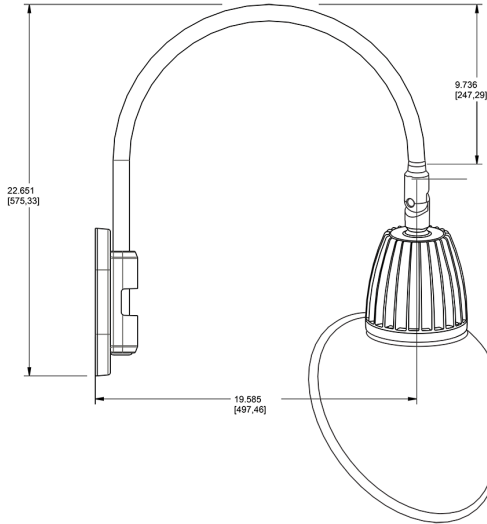

Dimensions

Features

- Adjustable 45° swivel joint
- Superior heat sink
- Die-cast aluminum housing
- 5-Year, No-Compromise Warranty

Ordering Matrix

Family	Wattage	Color Temp	Reflector	Shade	ShadeSize	Finish
GN4LED	26	Y		AC		BWN
	13 = 13W 26 = 26W	Y = 3000K Warm N = 4000K Neutral	Blank = Flood R = Rectangular S = Spot	AC = Angled Cone	11 = 11" Blank = 15"	B = Black W = White A = Bronze S = Silver G = Hunter Green YL = Yellow LB = Light Blue BL = Royal Blue BWN = Brown I = Ivory R = Red