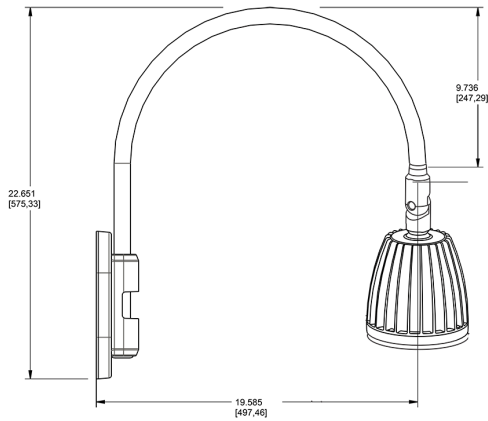

Dimensions

Features

- Adjustable 45° swivel joint
- Superior heat sink
- Die-cast aluminum housing
- 5-Year, No-Compromise Warranty

Ordering Matrix

Family	Wattage	Color Temp	Reflector	Shade	ShadeSize	Finish
GN4LED	26	N	S			YL
	13 = 13W 26 = 26W	Y = 3000K Warm N = 4000K Neutral	Blank = Flood R = Rectangular S = Spot	Blank = No Shade	Blank = No Shade Size	B = Black W = White A = Bronze S = Silver G = Hunter Green YL = Yellow LB = Light Blue BL = Royal Blue BWN = Brown I = Ivory R = Red