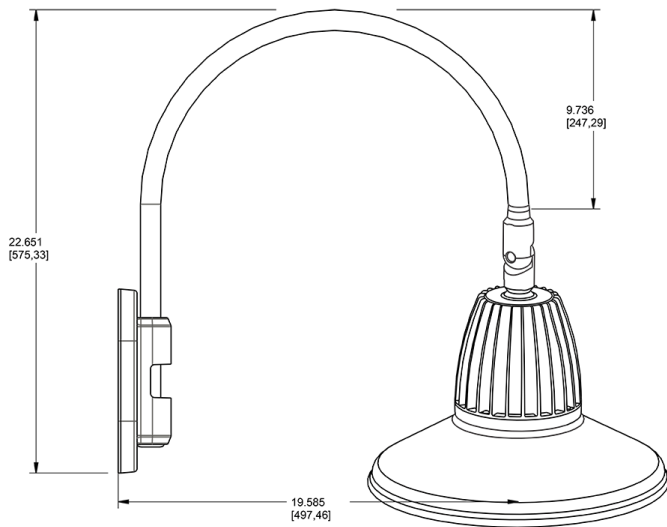

Dimensions

Features

- Adjustable 45° swivel joint
- Superior heat sink
- Die-cast aluminum housing
- 5-Year, No-Compromise Warranty

Ordering Matrix

Family	Wattage	Color Temp	Reflector	Shade	ShadeSize	Finish
GN4LED	26	N		ST		YL
	13 = 13W 26 = 26W	Y = 3000K Warm N = 4000K Neutral	Blank = Flood R = Rectangular S = Spot	ST = Straight Shade	11 = 11" Blank = 15"	B = Black W = White A = Bronze S = Silver G = Hunter Green YL = Yellow LB = Light Blue BL = Royal Blue BWN = Brown I = Ivory R = Red