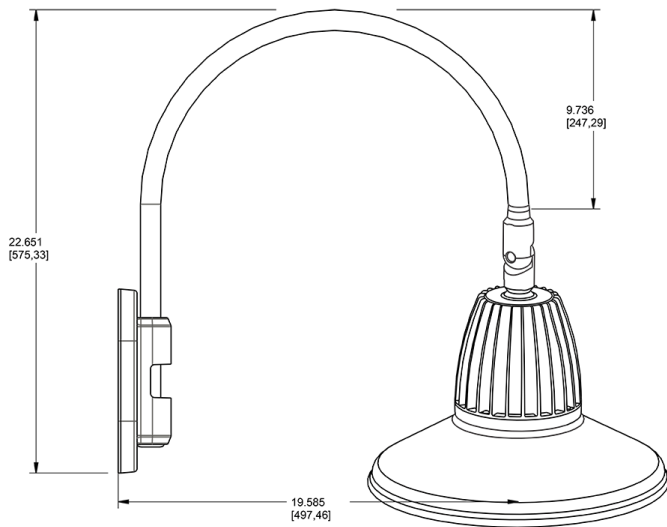

Technical Specifications

Compliance

UL Listed:

Suitable for wet locations. Suitable for mounting within 4ft (1.2m) of the ground.

IESNA LM-79 & lm-80 Testing:

RAB LED luminaires and LED components have been tested by an independent laboratory in accordance with IESNA lm-79 and lm-80

Dimensions

Features

- Adjustable 45° swivel joint
- Superior heat sink
- Die-cast aluminum housing
- 5-Year, No-Compromise Warranty

Ordering Matrix

Family	Wattage	Color Temp	Reflector	Shade	ShadeSize	Finish
GN4LED	26	N		ST		W
	13 = 13W 26 = 26W	Y = 3000K Warm N = 4000K Neutral	Blank = Flood R = Rectangular S = Spot	ST = Straight Shade	11 = 11" Blank = 15"	B = Black W = White A = Bronze S = Silver G = Hunter Green YL = Yellow LB = Light Blue BL = Royal Blue BWN = Brown I = Ivory R = Red