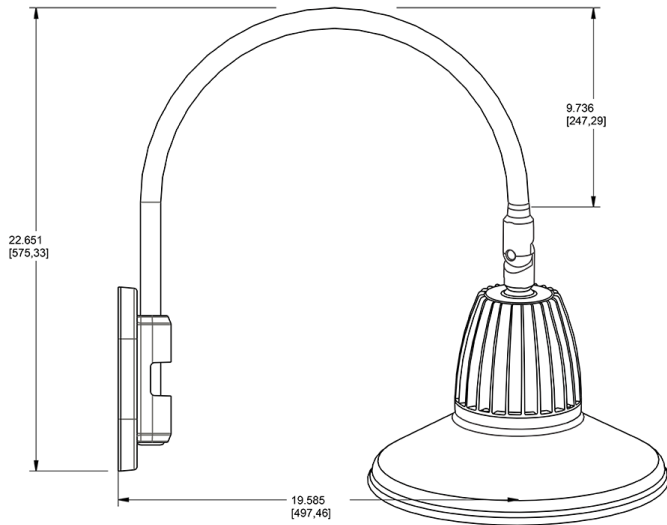

Dimensions

Features

- Adjustable 45° swivel joint
- Superior heat sink
- Die-cast aluminum housing
- 5-Year, No-Compromise Warranty

Ordering Matrix

Family	Wattage	Color Temp	Reflector	Shade	ShadeSize	Finish
GN4LED	26	N		ST	11	W
	13 = 13W 26 = 26W	Y = 3000K Warm N = 4000K Neutral	Blank = Flood R = Rectangular S = Spot	ST = Straight Shade	11 = 11" Blank = 15"	B = Black W = White A = Bronze S = Silver G = Hunter Green YL = Yellow LB = Light Blue BL = Royal Blue BWN = Brown I = Ivory R = Red