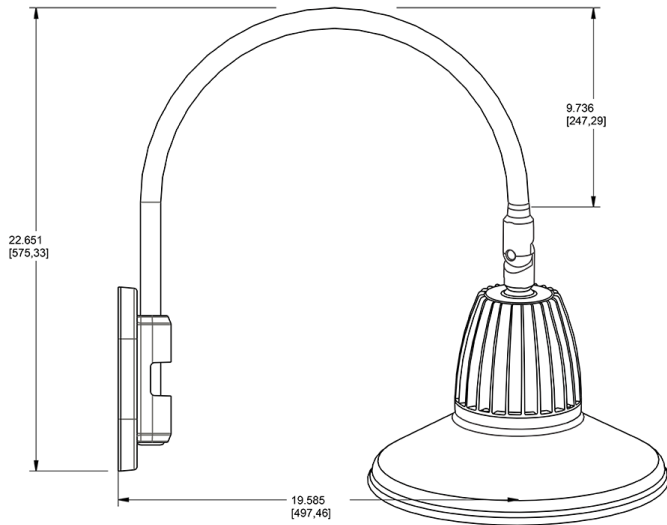

Dimensions

Features

- Adjustable 45° swivel joint
- Superior heat sink
- Die-cast aluminum housing
- 5-Year, No-Compromise Warranty

Ordering Matrix

Family	Wattage	Color Temp	Reflector	Shade	ShadeSize	Finish
GN4LED	26	N		ST	11	B
	13 = 13W 26 = 26W	Y = 3000K Warm N = 4000K Neutral	Blank = Flood R = Rectangular S = Spot	ST = Straight Shade	11 = 11" Blank = 15"	B = Black W = White A = Bronze S = Silver G = Hunter Green YL = Yellow LB = Light Blue BL = Royal Blue BWN = Brown I = Ivory R = Red