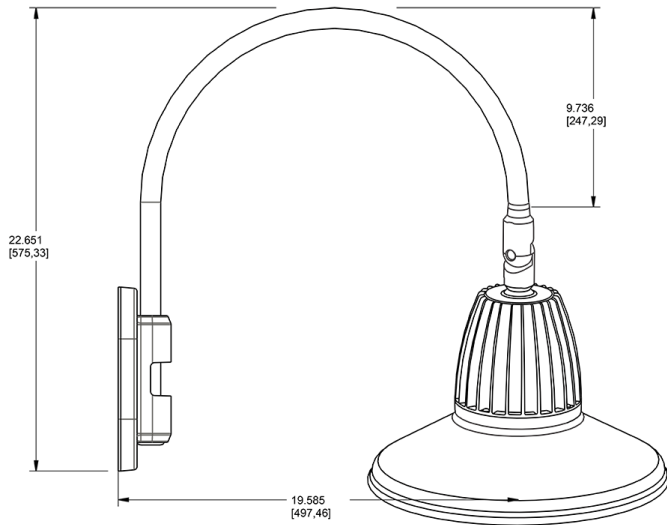

## Dimensions

## Features

- Adjustable 45° swivel joint
- Superior heat sink
- Die-cast aluminum housing
- 5-Year, No-Compromise Warranty

## Ordering Matrix

Family	Wattage	Color Temp	Reflector	Shade	ShadeSize	Finish
GN4LED	26	N	S	ST		W
	13 = 13W 26 = 26W	Y = 3000K Warm N = 4000K Neutral	Blank = Flood R = Rectangular S = Spot	ST = Straight Shade	11 = 11" Blank = 15"	B = Black W = White A = Bronze S = Silver G = Hunter Green YL = Yellow LB = Light Blue BL = Royal Blue BWN = Brown I = Ivory R = Red