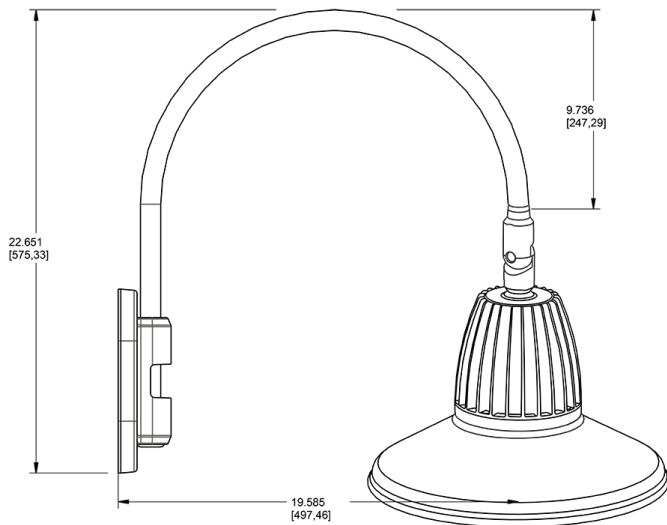

Technical Specifications

Compliance

UL Listed:

Suitable for wet locations. Suitable for mounting within 4ft (1.2m) of the ground.

IESNA LM-79 & lm-80 Testing:

RAB LED luminaires and LED components have been tested by an independent laboratory in accordance with IESNA lm-79 and lm-80

Dimensions

Features

- Adjustable 45° swivel joint
- Superior heat sink
- Die-cast aluminum housing
- 5-Year, No-Compromise Warranty

Ordering Matrix

Family	Wattage	Color Temp	Reflector	Shade	ShadeSize	Finish
GN4LED	26	N	S	ST		LB
	13 = 13W 26 = 26W	Y = 3000K Warm N = 4000K Neutral	Blank = Flood R = Rectangular S = Spot	ST = Straight Shade	11 = 11" Blank = 15"	B = Black W = White A = Bronze S = Silver G = Hunter Green YL = Yellow LB = Light Blue BL = Royal Blue BWN = Brown I = Ivory R = Red