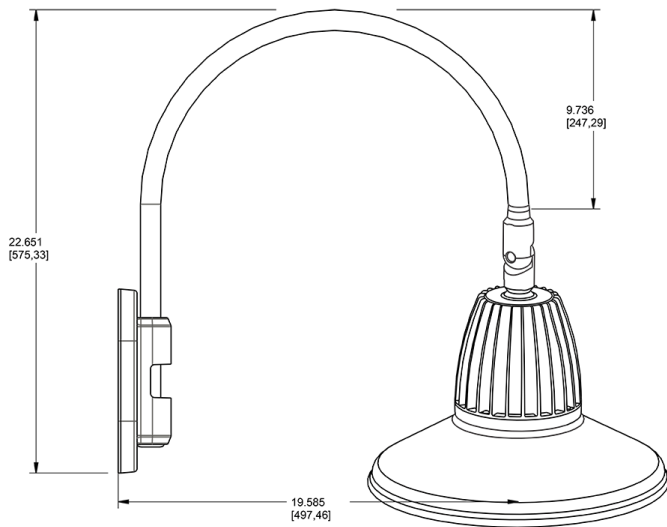

Dimensions

Features

- Adjustable 45° swivel joint
- Superior heat sink
- Die-cast aluminum housing
- 5-Year, No-Compromise Warranty

Ordering Matrix

Family	Wattage	Color Temp	Reflector	Shade	ShadeSize	Finish
GN4LED	26	N	S	ST		B
	13 = 13W 26 = 26W	Y = 3000K Warm N = 4000K Neutral	Blank = Flood R = Rectangular S = Spot	ST = Straight Shade	11 = 11" Blank = 15"	B = Black W = White A = Bronze S = Silver G = Hunter Green YL = Yellow LB = Light Blue BL = Royal Blue BWN = Brown I = Ivory R = Red