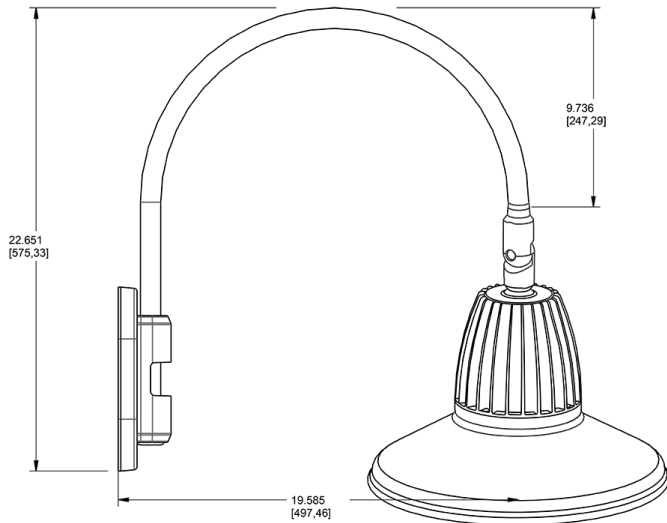

Technical Specifications

Compliance

UL Listed:

Suitable for wet locations. Suitable for mounting within 4ft (1.2m) of the ground.

IESNA LM-79 & lm-80 Testing:

RAB LED luminaires and LED components have been tested by an independent laboratory in accordance with IESNA lm-79 and lm-80

Dimensions

Features

- Adjustable 45° swivel joint
- Superior heat sink
- Die-cast aluminum housing
- 5-Year, No-Compromise Warranty

Ordering Matrix

Family	Wattage	Color Temp	Reflector	Shade	ShadeSize	Finish
GN4LED	26	N	S	ST		A
	13 = 13W 26 = 26W	Y = 3000K Warm N = 4000K Neutral	Blank = Flood R = Rectangular S = Spot	ST = Straight Shade	11 = 11" Blank = 15"	B = Black W = White A = Bronze S = Silver G = Hunter Green YL = Yellow LB = Light Blue BL = Royal Blue BWN = Brown I = Ivory R = Red