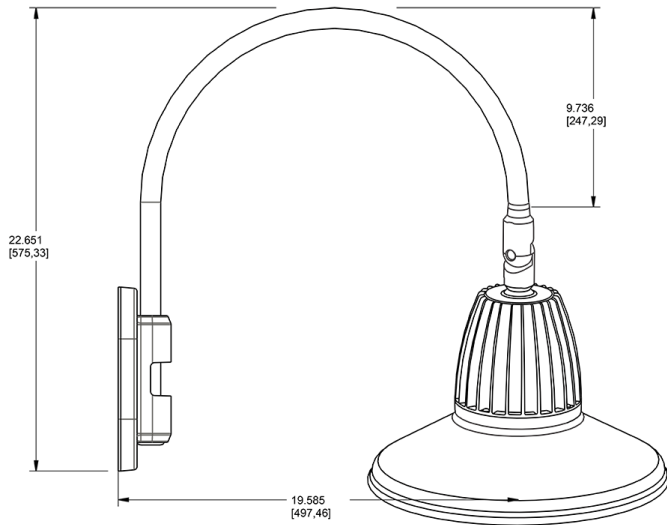

Technical Specifications

Compliance

UL Listed:

Suitable for wet locations. Suitable for mounting within 4ft (1.2m) of the ground.

IESNA LM-79 & lm-80 Testing:

RAB LED luminaires and LED components have been tested by an independent laboratory in accordance with IESNA lm-79 and lm-80

Dimensions

Features

- Adjustable 45° swivel joint
- Superior heat sink
- Die-cast aluminum housing
- 5-Year, No-Compromise Warranty

Ordering Matrix

Family	Wattage	Color Temp	Reflector	Shade	ShadeSize	Finish
GN4LED	26	N	S	ST	11	LB
	13 = 13W 26 = 26W	Y = 3000K Warm N = 4000K Neutral	Blank = Flood R = Rectangular S = Spot	ST = Straight Shade	11 = 11" Blank = 15"	B = Black W = White A = Bronze S = Silver G = Hunter Green YL = Yellow LB = Light Blue BL = Royal Blue BWN = Brown I = Ivory R = Red