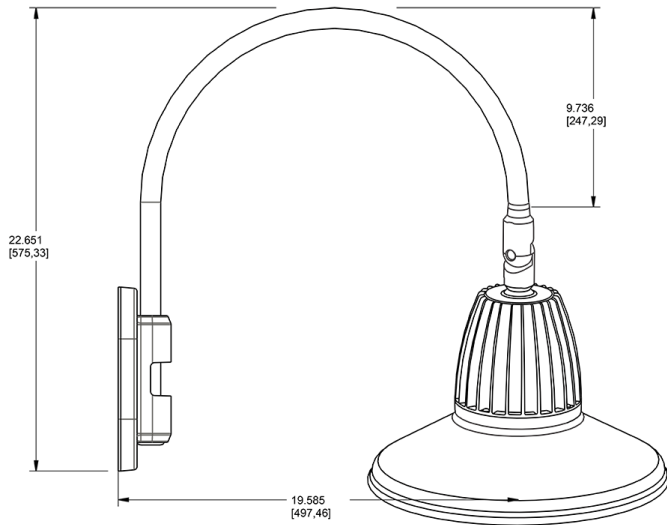

Dimensions

Features

- Adjustable 45° swivel joint
- Superior heat sink
- Die-cast aluminum housing
- 5-Year, No-Compromise Warranty

Ordering Matrix

Family	Wattage	Color Temp	Reflector	Shade	ShadeSize	Finish
GN4LED	26	N	S	ST	11	I
	13 = 13W 26 = 26W	Y = 3000K Warm N = 4000K Neutral	Blank = Flood R = Rectangular S = Spot	ST = Straight Shade	11 = 11" Blank = 15"	B = Black W = White A = Bronze S = Silver G = Hunter Green YL = Yellow LB = Light Blue BL = Royal Blue BWN = Brown I = Ivory R = Red