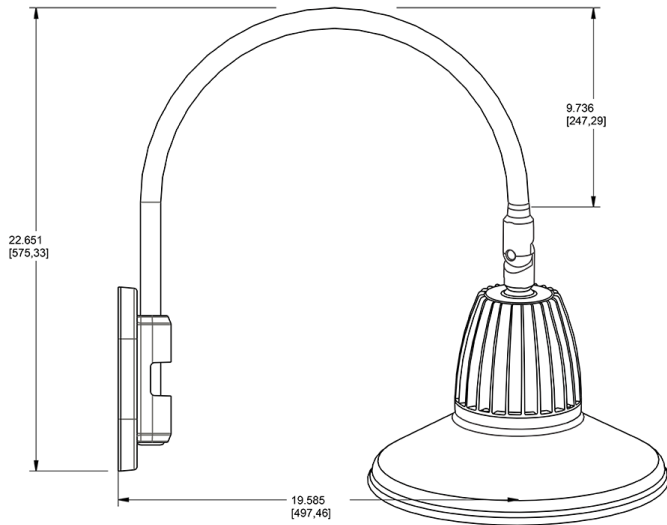

Dimensions

Features

- Adjustable 45° swivel joint
- Superior heat sink
- Die-cast aluminum housing
- 5-Year, No-Compromise Warranty

Ordering Matrix

Family	Wattage	Color Temp	Reflector	Shade	ShadeSize	Finish
GN4LED	26	N	S	ST	11	BWN
	13 = 13W 26 = 26W	Y = 3000K Warm N = 4000K Neutral	Blank = Flood R = Rectangular S = Spot	ST = Straight Shade	11 = 11" Blank = 15"	B = Black W = White A = Bronze S = Silver G = Hunter Green YL = Yellow LB = Light Blue BL = Royal Blue BWN = Brown I = Ivory R = Red