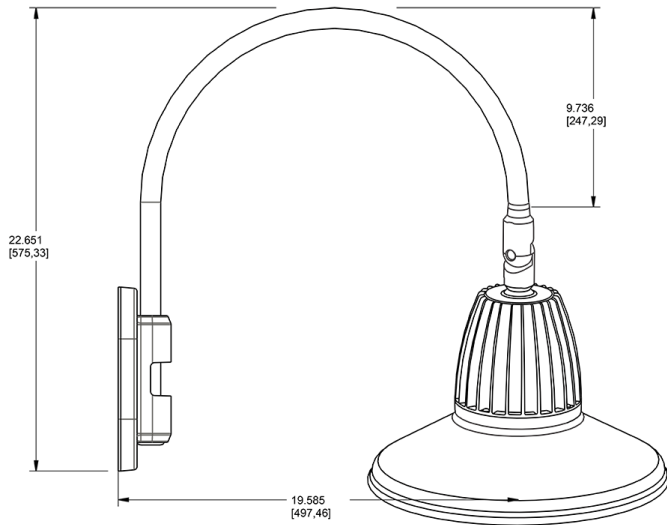

Technical Specifications

Compliance

UL Listed:

Suitable for wet locations. Suitable for mounting within 4ft (1.2m) of the ground.

IESNA LM-79 & lm-80 Testing:

RAB LED luminaires and LED components have been tested by an independent laboratory in accordance with IESNA lm-79 and lm-80

Dimensions

Features

- Adjustable 45° swivel joint
- Superior heat sink
- Die-cast aluminum housing
- 5-Year, No-Compromise Warranty

Ordering Matrix

Family	Wattage	Color Temp	Reflector	Shade	ShadeSize	Finish
GN4LED	26	N	S	ST	11	BL
	13 = 13W 26 = 26W	Y = 3000K Warm N = 4000K Neutral	Blank = Flood R = Rectangular S = Spot	ST = Straight Shade	11 = 11" Blank = 15"	B = Black W = White A = Bronze S = Silver G = Hunter Green YL = Yellow LB = Light Blue BL = Royal Blue BWN = Brown I = Ivory R = Red