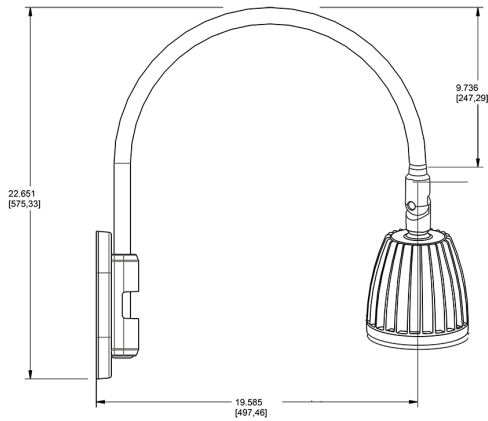

Technical Specifications

Compliance

UL Listed:

Suitable for wet locations. Suitable for mounting within 4ft (1.2m) of the ground.

IESNA LM-79 & lm-80 Testing:

RAB LED luminaires and LED components have been tested by an independent laboratory in accordance with IESNA lm-79 and lm-80

Dimensions

Features

- Adjustable 45° swivel joint
- Superior heat sink
- Die-cast aluminum housing
- 5-Year, No-Compromise Warranty

Ordering Matrix

Family	Wattage	Color Temp	Reflector	Shade	ShadeSize	Finish
GN4LED	26	N	S			R
	13 = 13W 26 = 26W	Y = 3000K Warm N = 4000K Neutral	Blank = Flood R = Rectangular S = Spot	Blank = No Shade	Blank = No Shade Size	B = Black W = White A = Bronze S = Silver G = Hunter Green YL = Yellow LB = Light Blue BL = Royal Blue BWN = Brown I = Ivory R = Red