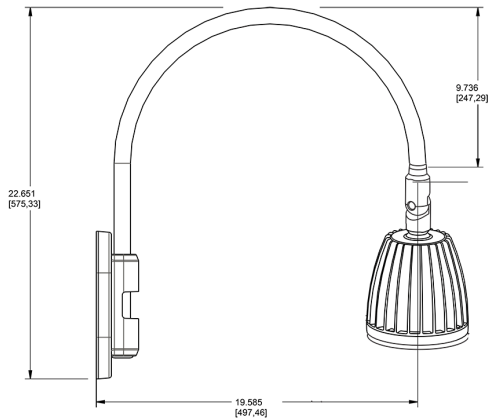

Technical Specifications

Compliance

UL Listed:

Suitable for wet locations. Suitable for mounting within 4ft (1.2m) of the ground.

IESNA LM-79 & lm-80 Testing:

RAB LED luminaires and LED components have been tested by an independent laboratory in accordance with IESNA lm-79 and lm-80

Patents:

The design of the Gooseneck is protected by patents pending in US, Canada, China and Taiwan

Warranty:

RAB warrants that our LED products will be free from defects in materials and workmanship for a period of five (5) years from the date of delivery to the end user, including coverage of light output, color stability, driver performance and fixture finish. RAB's warranty is subject to all terms and conditions found at rablighting.com/warranty.

Dimensions

Features

- Adjustable 45° swivel joint
- Superior heat sink
- Die-cast aluminum housing
- 5-Year, No-Compromise Warranty

Ordering Matrix

Family	Wattage	Color Temp	Reflector	Shade	ShadeSize	Finish
GN4LED	26	N	S			B
	13 = 13W 26 = 26W	Y = 3000K Warm N = 4000K Neutral	Blank = Flood R = Rectangular S = Spot	Blank = No Shade	Blank = No Shade Size	B = Black W = White A = Bronze S = Silver G = Hunter Green YL = Yellow LB = Light Blue BL = Royal Blue BWN = Brown I = Ivory R = Red