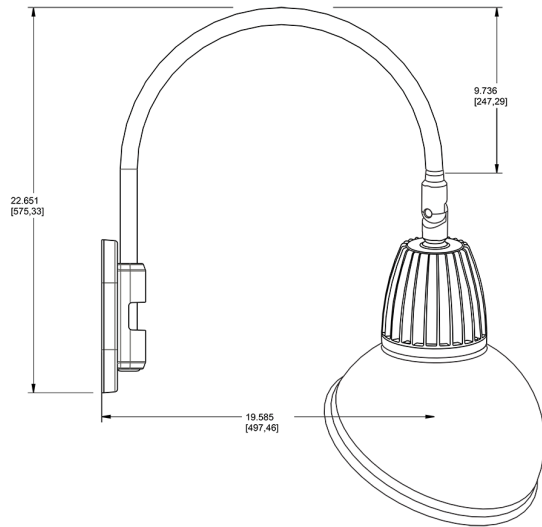

Dimensions

Features

- Adjustable 45° swivel joint
- Superior heat sink
- Die-cast aluminum housing
- 5-Year, No-Compromise Warranty

Ordering Matrix

Family	Wattage	Color Temp	Reflector	Shade	ShadeSize	Finish
GN4LED	26	N	S	AD		S
	13 = 13W 26 = 26W	Y = 3000K Warm N = 4000K Neutral	Blank = Flood R = Rectangular S = Spot	AD = Angled Dome	11 = 11" Blank = 15"	S = Silver G = Hunter Green YL = Yellow LB = Light Blue BL = Royal Blue BWN = Brown I = Ivory R = Red B = Black W = White A = Bronze