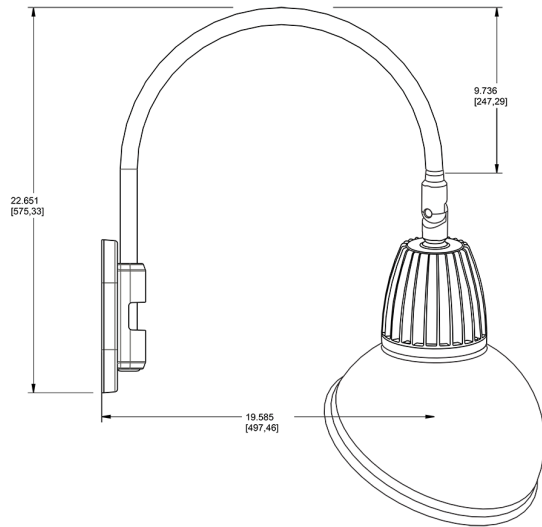

Dimensions

Features

- Adjustable 45° swivel joint
- Superior heat sink
- Die-cast aluminum housing
- 5-Year, No-Compromise Warranty

Ordering Matrix

Family	Wattage	Color Temp	Reflector	Shade	ShadeSize	Finish
GN4LED	26	N	S	AD		BWN
	13 = 13W 26 = 26W	Y = 3000K Warm N = 4000K Neutral	Blank = Flood R = Rectangular S = Spot	AD = Angled Dome	11 = 11" Blank = 15"	S = Silver G = Hunter Green YL = Yellow LB = Light Blue BL = Royal Blue BWN = Brown I = Ivory R = Red B = Black W = White A = Bronze