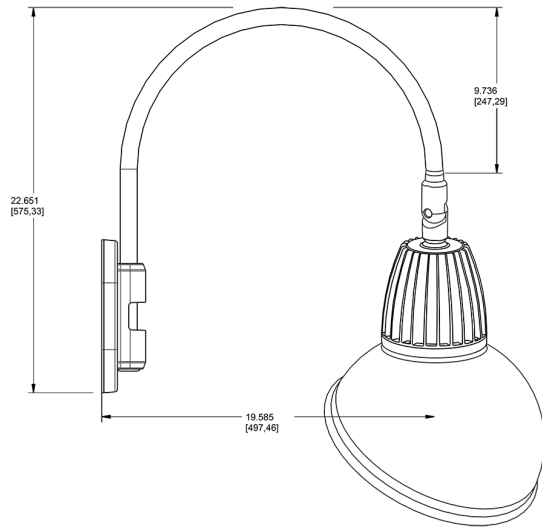

Dimensions

Features

- Adjustable 45° swivel joint
- Superior heat sink
- Die-cast aluminum housing
- 5-Year, No-Compromise Warranty

Ordering Matrix

Family	Wattage	Color Temp	Reflector	Shade	ShadeSize	Finish
GN4LED	26	N	S	AD		B
	13 = 13W 26 = 26W	Y = 3000K Warm N = 4000K Neutral	Blank = Flood R = Rectangular S = Spot	AD = Angled Dome	11 = 11" Blank = 15"	S = Silver G = Hunter Green YL = Yellow LB = Light Blue BL = Royal Blue BWN = Brown I = Ivory R = Red B = Black W = White A = Bronze