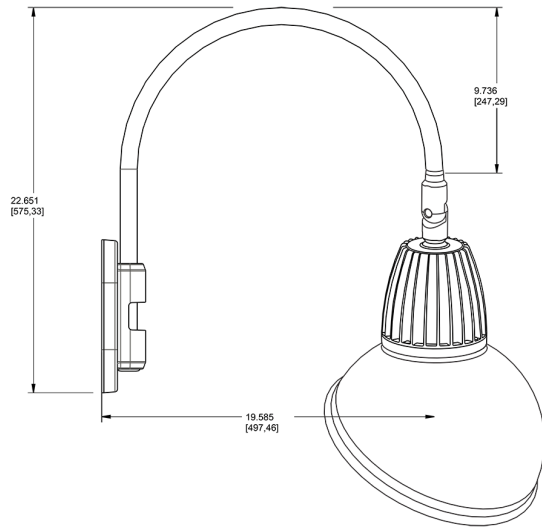

Dimensions

Features

- Adjustable 45° swivel joint
- Superior heat sink
- Die-cast aluminum housing
- 5-Year, No-Compromise Warranty

Ordering Matrix

Family	Wattage	Color Temp	Reflector	Shade	ShadeSize	Finish
GN4LED	26	N	S	AD	11	YL
	13 = 13W 26 = 26W	Y = 3000K Warm N = 4000K Neutral	Blank = Flood R = Rectangular S = Spot	AD = Angled Dome	11 = 11" Blank = 15"	S = Silver G = Hunter Green YL = Yellow LB = Light Blue BL = Royal Blue BWN = Brown I = Ivory R = Red B = Black W = White A = Bronze