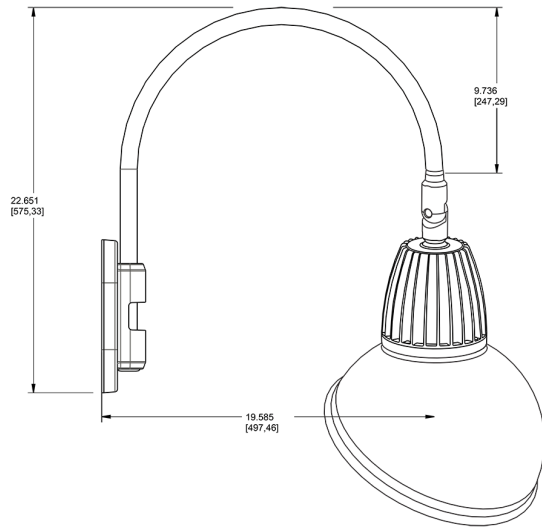

Dimensions

Features

- Adjustable 45° swivel joint
- Superior heat sink
- Die-cast aluminum housing
- 5-Year, No-Compromise Warranty

Ordering Matrix

Family	Wattage	Color Temp	Reflector	Shade	ShadeSize	Finish
GN4LED	26	N	S	AD	11	W
	13 = 13W 26 = 26W	Y = 3000K Warm N = 4000K Neutral	Blank = Flood R = Rectangular S = Spot	AD = Angled Dome	11 = 11" Blank = 15"	S = Silver G = Hunter Green YL = Yellow LB = Light Blue BL = Royal Blue BWN = Brown I = Ivory R = Red B = Black W = White A = Bronze