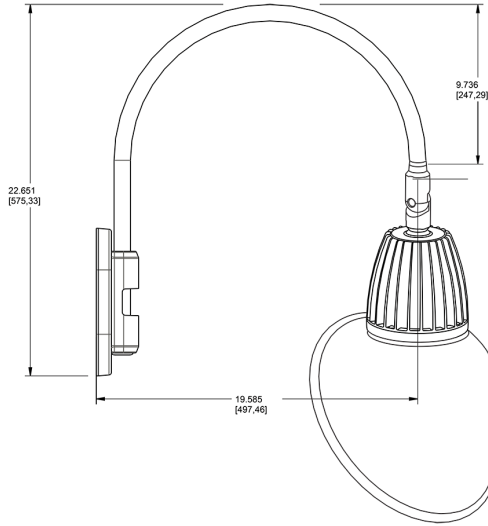

Dimensions

Features

- Adjustable 45° swivel joint
- Superior heat sink
- Die-cast aluminum housing
- 5-Year, No-Compromise Warranty

Ordering Matrix

Family	Wattage	Color Temp	Reflector	Shade	ShadeSize	Finish
GN4LED	26	N	S	AC		R
	13 = 13W 26 = 26W	Y = 3000K Warm N = 4000K Neutral	Blank = Flood R = Rectangular S = Spot	AC = Angled Cone	11 = 11" Blank = 15"	B = Black W = White A = Bronze S = Silver G = Hunter Green YL = Yellow LB = Light Blue BL = Royal Blue BWN = Brown I = Ivory R = Red