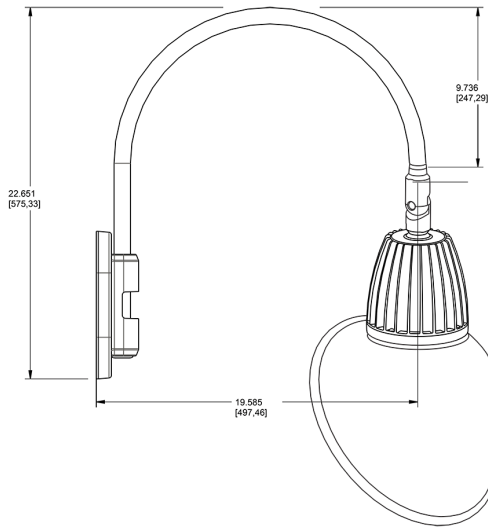

## Dimensions

## Features

- Adjustable 45° swivel joint
- Superior heat sink
- Die-cast aluminum housing
- 5-Year, No-Compromise Warranty