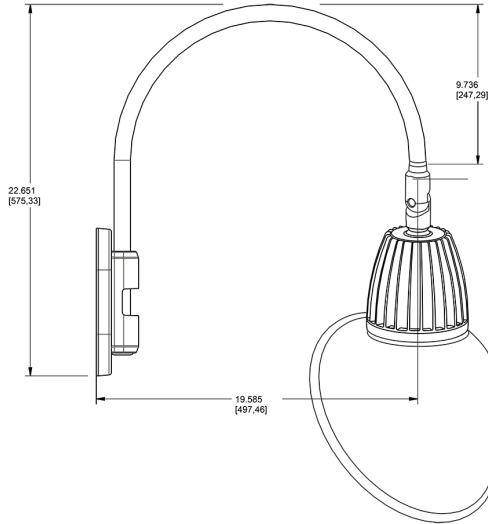

Dimensions

Features

- Adjustable 45° swivel joint
- Superior heat sink
- Die-cast aluminum housing
- 5-Year, No-Compromise Warranty

Ordering Matrix

Family	Wattage	Color Temp	Reflector	Shade	ShadeSize	Finish
GN4LED	26	N	S	AC	11	R
	13 = 13W 26 = 26W	Y = 3000K Warm N = 4000K Neutral	Blank = Flood R = Rectangular S = Spot	AC = Angled Cone	11 = 11" Blank = 15"	B = Black W = White A = Bronze S = Silver G = Hunter Green YL = Yellow LB = Light Blue BL = Royal Blue BWN = Brown I = Ivory R = Red