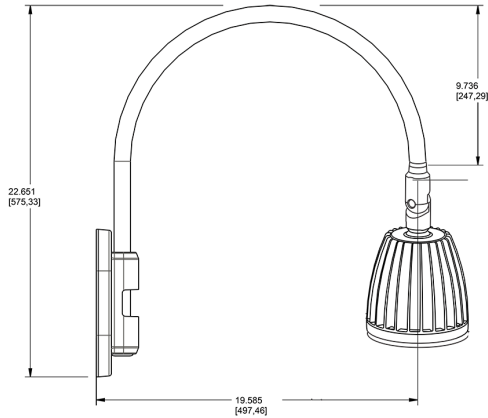

Technical Specifications

Compliance

UL Listed:

Suitable for wet locations. Suitable for mounting within 4ft (1.2m) of the ground.

IESNA LM-79 & lm-80 Testing:

RAB LED luminaires and LED components have been tested by an independent laboratory in accordance with IESNA lm-79 and lm-80

Lead Time:

12 - 14 weeks standard shipping.

Technical Specifications (continued)

Buy American Act Compliance:

RAB values USA manufacturing! Upon request, RAB may be able to manufacture this product to be compliant with the Buy American Act (BAA). Please contact customer service to request a quote for the product to be made BAA compliant.

Dimensions

Features

- Adjustable 45° swivel joint
- Superior heat sink
- Die-cast aluminum housing
- 5-Year, No-Compromise Warranty

Ordering Matrix

Family	Wattage	Color Temp	Reflector	Shade	ShadeSize	Finish
GN4LED	26	N	S			A
	13 = 13W 26 = 26W	Y = 3000K Warm N = 4000K Neutral	Blank = Flood R = Rectangular S = Spot	Blank = No Shade	Blank = No Shade Size	B = Black W = White A = Bronze S = Silver G = Hunter Green YL = Yellow LB = Light Blue BL = Royal Blue BWN = Brown I = Ivory R = Red