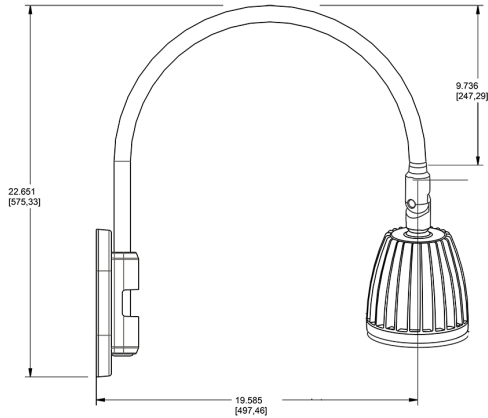

Technical Specifications

Compliance

UL Listed:

Suitable for wet locations. Suitable for mounting within 4ft (1.2m) of the ground.

IESNA LM-79 & lm-80 Testing:

RAB LED luminaires and LED components have been tested by an independent laboratory in accordance with IESNA lm-79 and lm-80

Lead Time:

12 - 14 weeks standard shipping.

Technical Specifications (continued)

Buy American Act Compliance:

RAB values USA manufacturing! Upon request, RAB may be able to manufacture this product to be compliant with the Buy American Act (BAA). Please contact customer service to request a quote for the product to be made BAA compliant.

Dimensions

Features

- Adjustable 45° swivel joint
- Superior heat sink
- Die-cast aluminum housing
- 5-Year, No-Compromise Warranty

Ordering Matrix

Family	Wattage	Color Temp	Reflector	Shade	ShadeSize	Finish
GN4LED	26	N	R			YL
	13 = 13W 26 = 26W	Y = 3000K Warm N = 4000K Neutral	Blank = Flood R = Rectangular S = Spot	Blank = No Shade	Blank = No Shade Size	B = Black W = White A = Bronze S = Silver G = Hunter Green YL = Yellow LB = Light Blue BL = Royal Blue BWN = Brown I = Ivory R = Red