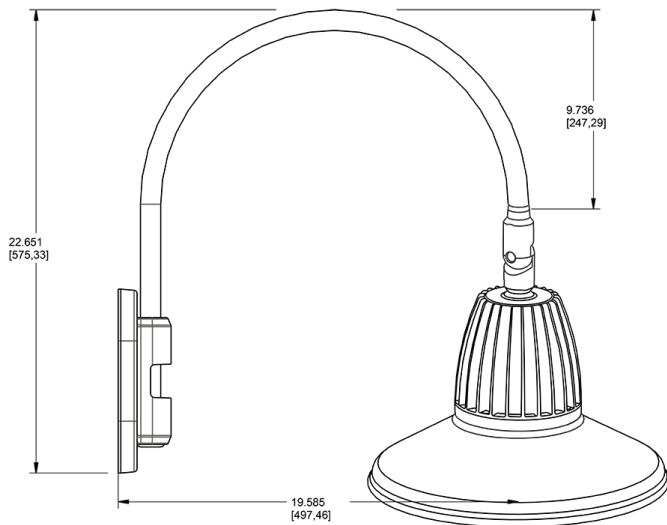

Technical Specifications

Compliance

UL Listed:

Suitable for wet locations. Suitable for mounting within 4ft (1.2m) of the ground.

IESNA LM-79 & lm-80 Testing:

RAB LED luminaires and LED components have been tested by an independent laboratory in accordance with IESNA lm-79 and lm-80

Dimensions

Features

- Adjustable 45° swivel joint
- Superior heat sink
- Die-cast aluminum housing
- 5-Year, No-Compromise Warranty

Ordering Matrix

Family	Wattage	Color Temp	Reflector	Shade	ShadeSize	Finish
GN4LED	26	N	R	ST		YL
	13 = 13W 26 = 26W	Y = 3000K Warm N = 4000K Neutral	Blank = Flood R = Rectangular S = Spot	ST = Straight Shade	11 = 11" Blank = 15"	B = Black W = White A = Bronze S = Silver G = Hunter Green YL = Yellow LB = Light Blue BL = Royal Blue BWN = Brown I = Ivory R = Red