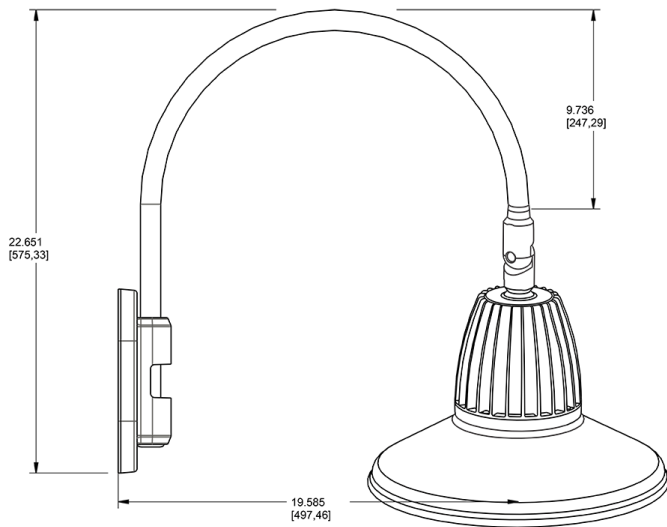

Dimensions

Features

- Adjustable 45° swivel joint
- Superior heat sink
- Die-cast aluminum housing
- 5-Year, No-Compromise Warranty

Ordering Matrix

Family	Wattage	Color Temp	Reflector	Shade	ShadeSize	Finish
GN4LED	26	N	R	ST		I
	13 = 13W 26 = 26W	Y = 3000K Warm N = 4000K Neutral	Blank = Flood R = Rectangular S = Spot	ST = Straight Shade	11 = 11" Blank = 15"	B = Black W = White A = Bronze S = Silver G = Hunter Green YL = Yellow LB = Light Blue BL = Royal Blue BWN = Brown I = Ivory R = Red