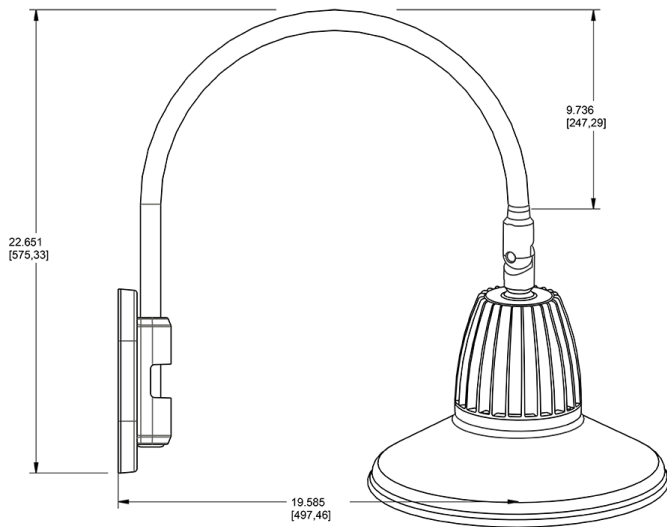

Dimensions

Features

- Adjustable 45° swivel joint
- Superior heat sink
- Die-cast aluminum housing
- 5-Year, No-Compromise Warranty

Ordering Matrix

Family	Wattage	Color Temp	Reflector	Shade	ShadeSize	Finish
GN4LED	26	N	R	ST		A
	13 = 13W 26 = 26W	Y = 3000K Warm N = 4000K Neutral	Blank = Flood R = Rectangular S = Spot	ST = Straight Shade	11 = 11" Blank = 15"	B = Black W = White A = Bronze S = Silver G = Hunter Green YL = Yellow LB = Light Blue BL = Royal Blue BWN = Brown I = Ivory R = Red