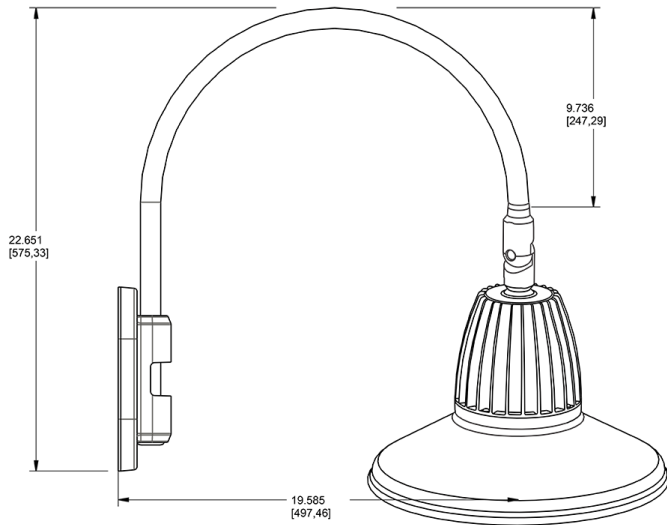

Technical Specifications

Compliance

UL Listed:

Suitable for wet locations. Suitable for mounting within 4ft (1.2m) of the ground.

IESNA LM-79 & lm-80 Testing:

RAB LED luminaires and LED components have been tested by an independent laboratory in accordance with IESNA lm-79 and lm-80

Dimensions

Features

- Adjustable 45° swivel joint
- Superior heat sink
- Die-cast aluminum housing
- 5-Year, No-Compromise Warranty

Ordering Matrix

Family	Wattage	Color Temp	Reflector	Shade	ShadeSize	Finish
GN4LED	26	N	R	ST	11	A
	13 = 13W 26 = 26W	Y = 3000K Warm N = 4000K Neutral	Blank = Flood R = Rectangular S = Spot	ST = Straight Shade	11 = 11" Blank = 15"	B = Black W = White A = Bronze S = Silver G = Hunter Green YL = Yellow LB = Light Blue BL = Royal Blue BWN = Brown I = Ivory R = Red